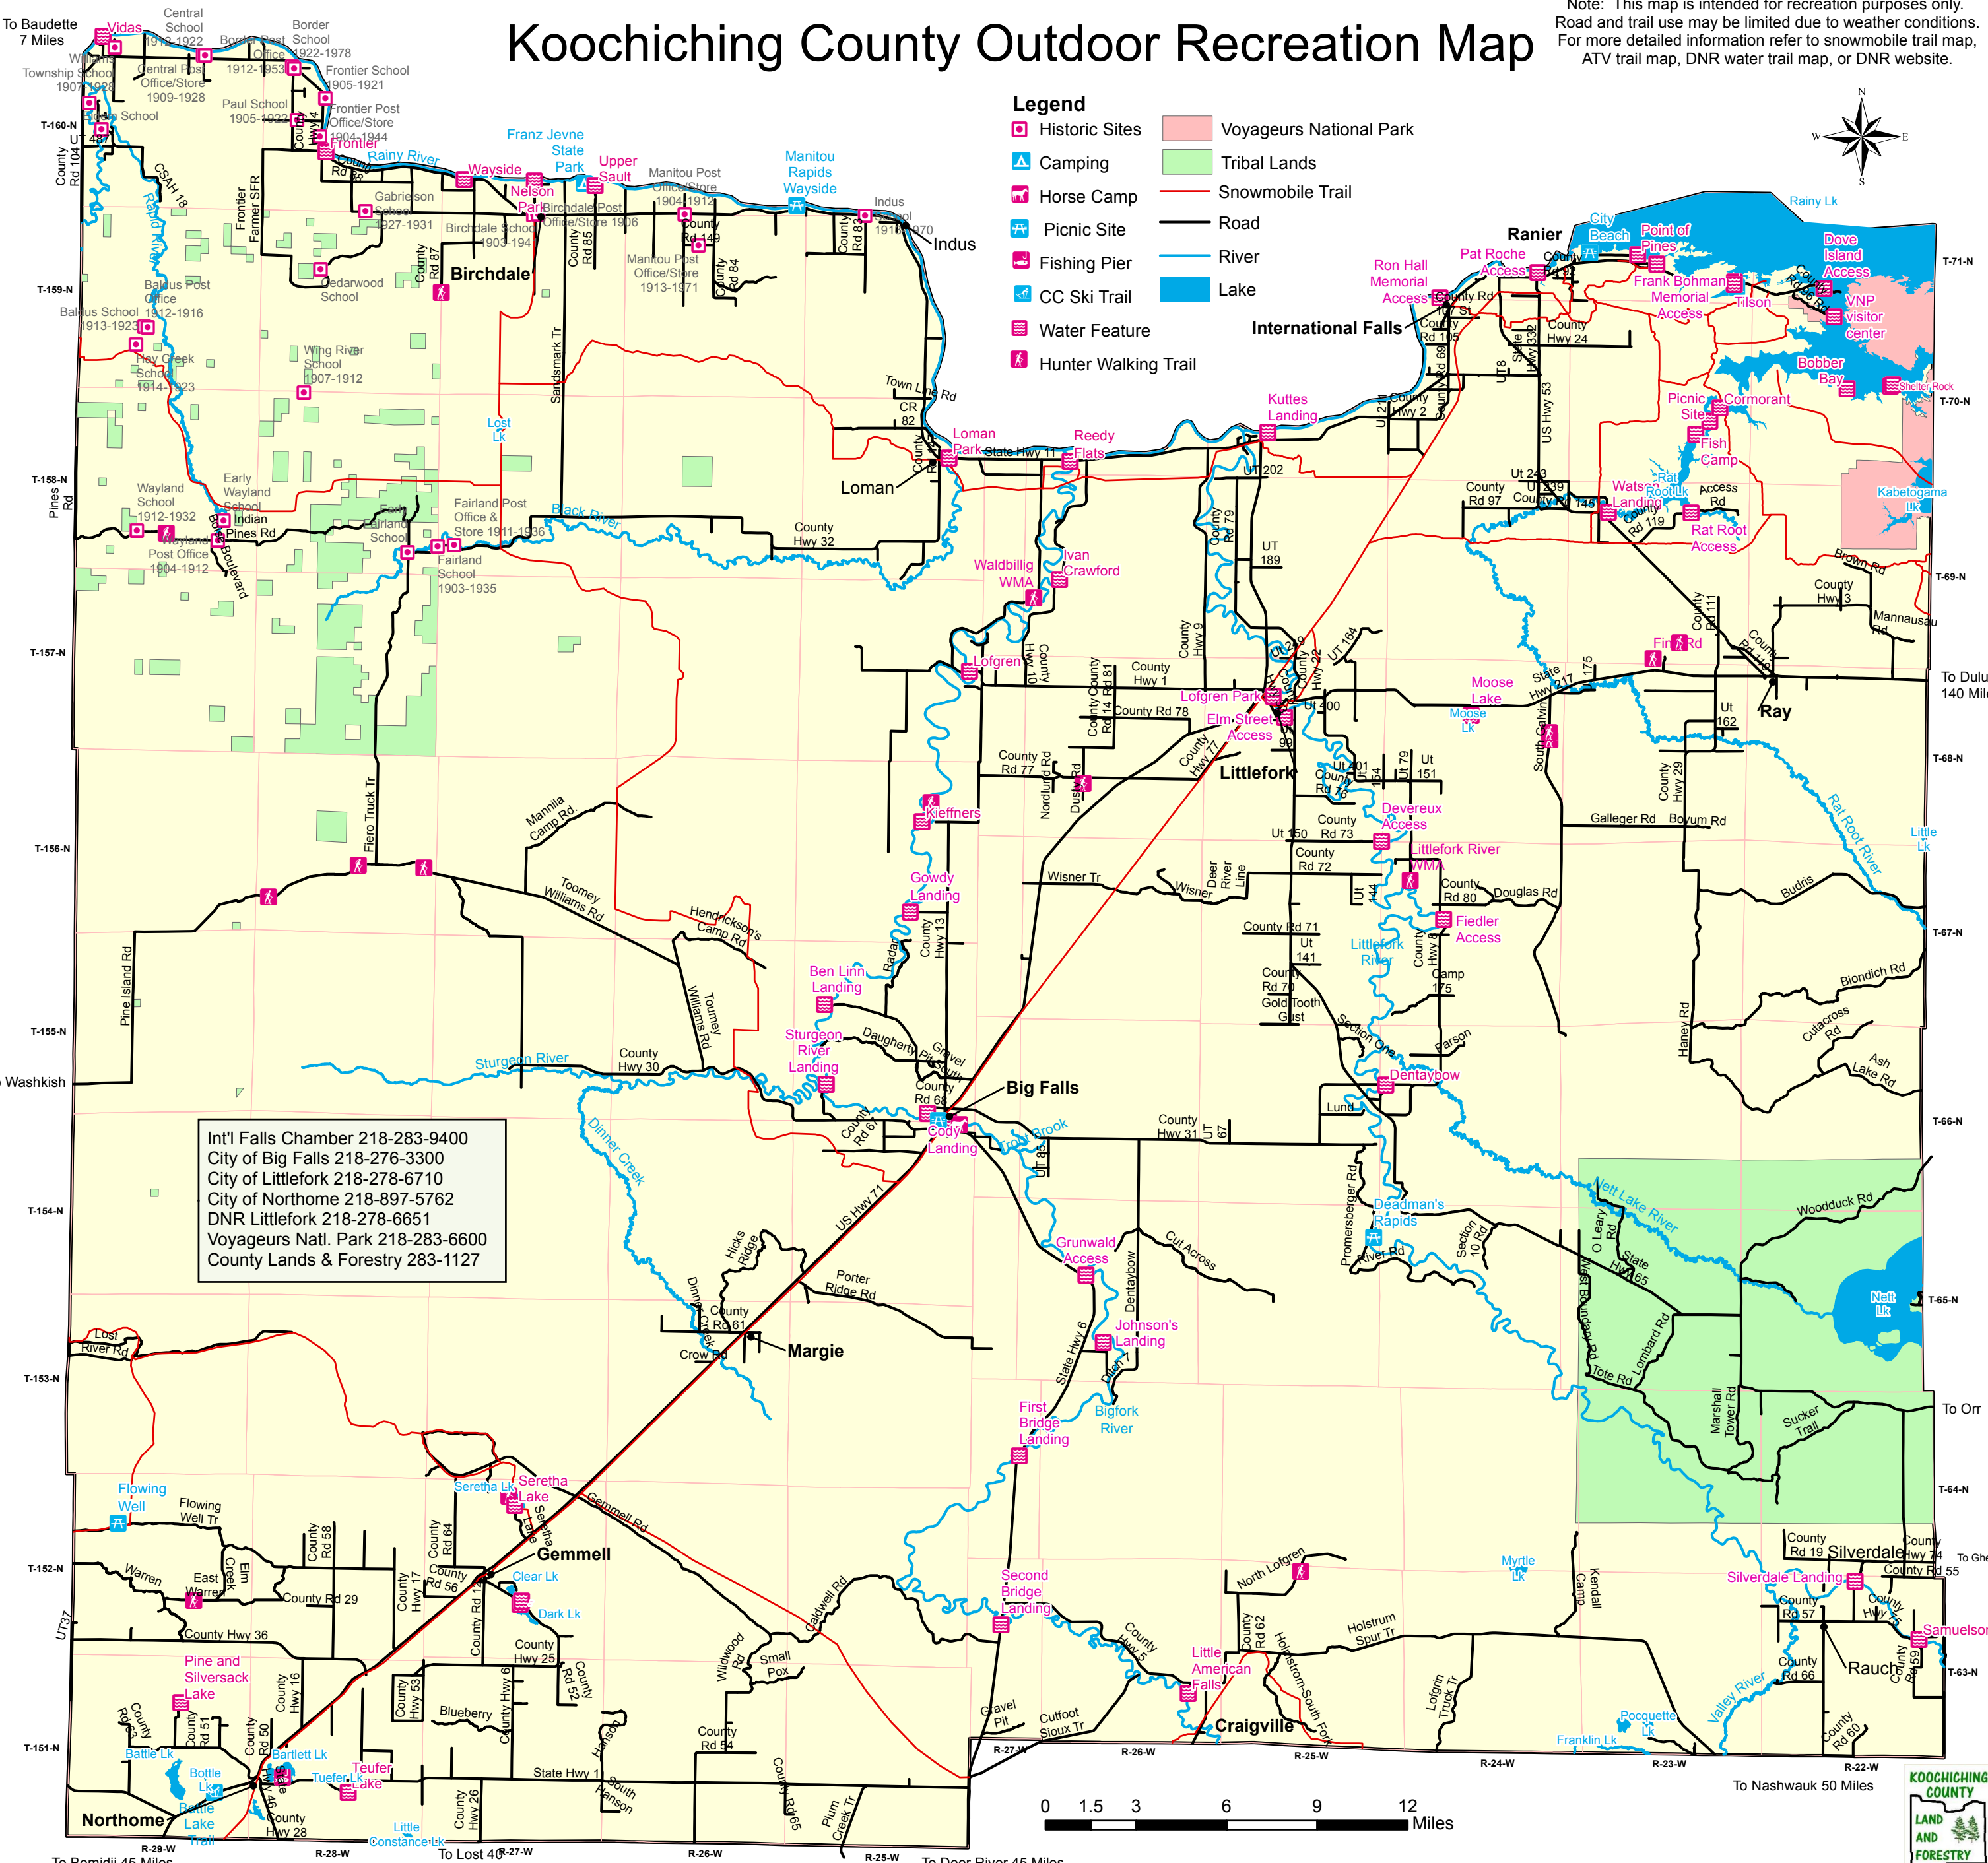

# Koochiching County Outdoor Recreation Map

Note: This map is intended for recreation purposes only. Road and trail use may be limited due to weather conditions. For more detailed information refer to snowmobile trail map, ATV trail map, DNR water trail map, or DNR website.

- Legend**
- Historic Sites
  - Camping
  - Horse Camp
  - Picnic Site
  - Fishing Pier
  - CC Ski Trail
  - Water Feature
  - Hunter Walking Trail
  - Voyageurs National Park
  - Tribal Lands
  - Snowmobile Trail
  - Road
  - River
  - Lake

Int'l Falls Chamber 218-283-9400  
 City of Big Falls 218-276-3300  
 City of Littlefork 218-278-6710  
 City of Northome 218-897-5762  
 DNR Littlefork 218-278-6651  
 Voyageurs Natl. Park 218-283-6600  
 County Lands & Forestry 283-1127

To Baudette 7 Miles    To Washkish    To Orr    To Gheen    To Nashauk 50 Miles    To Bemidji 45 Miles    To Deer River 45 Miles