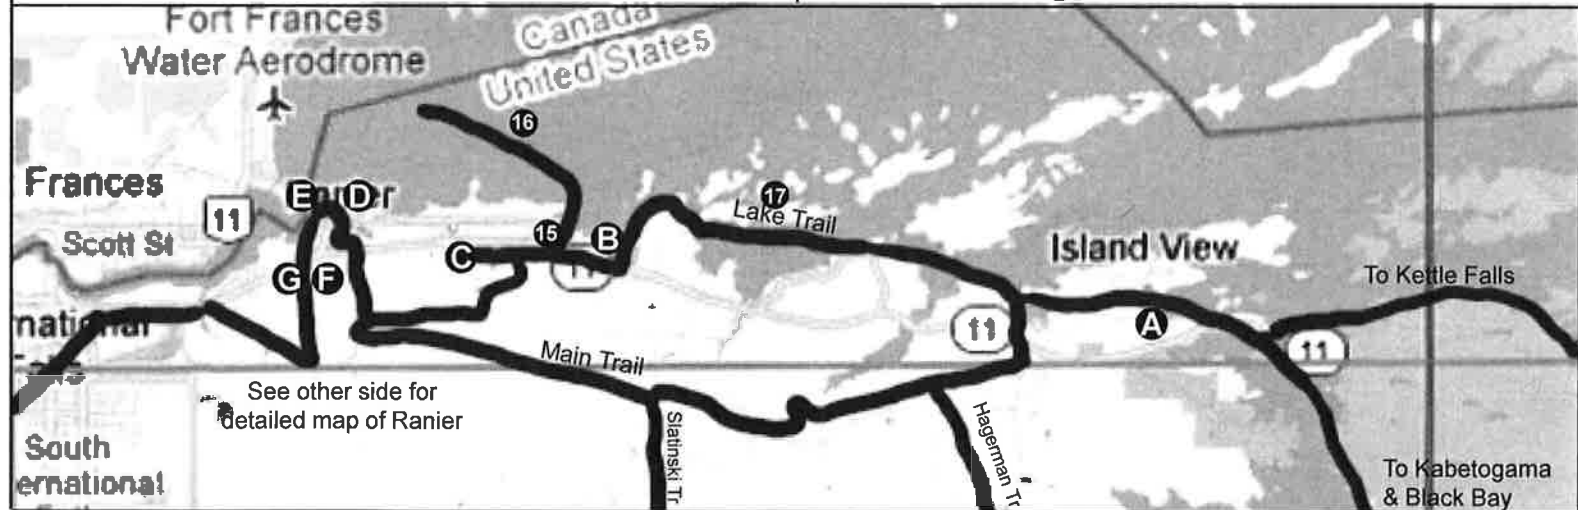

* In case of a tie, Spades prevail, followed by Diamonds, Clubs, and then Hearts.

* The sponsors on this page have supported this event's cash prizes. Please support them.

<p>1 Soundnorth 1802 Highway 53 * Int'l Falls * 283-9290 Electronics, Office Supplies, Printing, Small Loans Computer Sales & Repair, AGM Snowmobile Batteries</p>	<p>10 TruStar Federal Credit Union International Falls * Littlefork * Big Falls Come in and see us for a snowmobile loan, and then stop at TruStar for insurance! www.trustarfcu.com</p>	<p>18 Voyager Marine Your area Alumacraft, Palm Beach, Yamaha & Evinrude Dealer Certified Johnson, Evinrude, Yamaha & Mercruiser Technicians Servicing all makes of inboard/outboards & outboard engines 9676 Gamma Road - Kabetogama, MN 875-2023</p>
<p>2 Int'l House of Bowling FAMILY FUN CENTER 12 Shorewood Drive * International Falls 373-BOWL (2695)</p>	<p>11 Northern Aire Houseboats <i>Experience the Wilderness in the Comfort of Home!</i> 800-854-7958 www.northernairehouseboats.com</p>	<p>19 Pine Tree Cove Resort 12977 Chippewa Trail - Kabetogama, MN 56669 (218) 875-2088 www.pinetreecove.com Summer vacationing on Kab @ its BEST!</p>
<p>3 Voyageur Motel <i>Drive to Your Door • Hospitality is Our Specialty</i> On the Blue Ox Trail • 1210 3rd Ave • I Falls (Hwy 53) 218-283-9424 www.voyagemotel.net</p>	<p>12 Badiuk Equipment Inc Evinrude • Yamaha • Honda Suzuki • Mercury Outboards www.badiukequipment.com 218-286-0813</p>	<p>20 Northern Lights Resort Spring, Summer and Fall Cabin & Equipment rentals Winter rental with a hot tub & 2 baths, accommodates up to 10 people Check us out! www.nlro.com 800-318-7023 nlro@nlro.com</p>
<p>4 Waschke Family GM Center New & Used Vehicles * Friendly, Professional Staff Fully Stocked Parts Department * Full Service Department 2300 Highway 53 South, Int'l Falls 800-695-8145</p>	<p>F Alice's Pizza <i>Located inside the Roadhouse Night Club * 286-3545</i> Come try the best pizza around • Eat in or to go Wednesday - Sunday 4:00 pm - 12:30 am</p>	<p>21 Pine Aire Resort on Lake Kabetogama Prime Location • Lodge • Bar • Gas • Oil 9978 Gappa Road • Ray, MN 56669 218-875-2161 www.pineaire.com Toll Free 877-875-2161</p>
<p>5 Kennedy Electric Residential & Commercial <i>Serving International Falls, Kabetogama, Ash River, & Littlefork</i> 218-286-3378 218-244-7512</p>	<p>14 Briese Insurance Agency <i>Snowmobile & Auto Insurance</i> 3563 County Road 21 218-286-5508 International Falls MN 56649 iceboxdick@midco.net</p>	<p>22 Birchwood on Kab.com 2-story, 2-bath cabin for up to 10 218-875-2070 • 218-780-6600 Summer: 218-875-2007</p>
<p>6 Sandy's Place <i>Home Cooking • Breakfast Served All Day</i> 1510 Highway 53 • International Falls • 218-285-9108 6:45am - 4:00pm Monday-Friday • 6:45am - 2:00pm Saturday</p>	<p>15 Rainy Lake Marine Sand Bay Ice Road • Fish House Rental Commercial & Residential Snow Plowing 218-244-4152 Full Service Marina • Accessories • Gas Boat, Motor, & Trailer Sales & Service • Boat Rental Boat & Motor Storage & Winterization • Boat Dockage 3080 Town Road 225</p>	<p>International Voyageur's Snowmobile Club <i>Join a Club Today!</i> www.ridetheborder.com</p>
<p>7 Northern Auto Parts Snowmobile Spark Plugs - Belts - Plugs - Batteries Machine Shop - Cylinder Boring 515 3rd Avenue - International Falls 218-285-7188</p>	<p>16 Rainy Lake Ice House Rentals On Sand Bay Ice Road Deluxe 4 to 10 Hole Houses Call for Availability - 218-324-2097</p>	<p>Cenex 903 Main Street W Baudette, MN 56623 218-634-1313</p>
<p>8 Steve Nelson ATTY 283-8402 •Criminal Defense •Family Law •Personal Injury •Bankruptcy 210 4th Avenue International Falls</p>	<p>17 Paradise Outfitters Rental fish houses on Rainy Lake and Leech Lake Full Service Guide on Rainy - Winter and Summer www.paradiseoutfittersinc.com 218-226-8488 paradiseoutfittersinc@gmail.com</p>	<p>Ash River - Kabetogama Snowdrifters <i>Central Entrance to Voyageur's National Park</i> ashriver-kabsnowdrifters.org</p>
<p>9 VFW Post 2948 CLOSE TO TRAIL • 1416 3RD AVENUE WEST PULLTABS • MUSIC ON FRI & SAT • BINGO SUNDAY 2 PM Mon - Sun: 10am to 1am Sunday: Noon to Midnight</p>	<p>Destination Voyageur's National Park <i>Discover the endless beauty of Voyageur's National Park - Minnesota's Only National Park</i> DVNPMN.com</p>	<p>Minnesota's Vacation Paradise <i>Gateway to Voyageur's National Park</i> International Falls • Ranier • Rainy Lake www.rainylake.org</p>