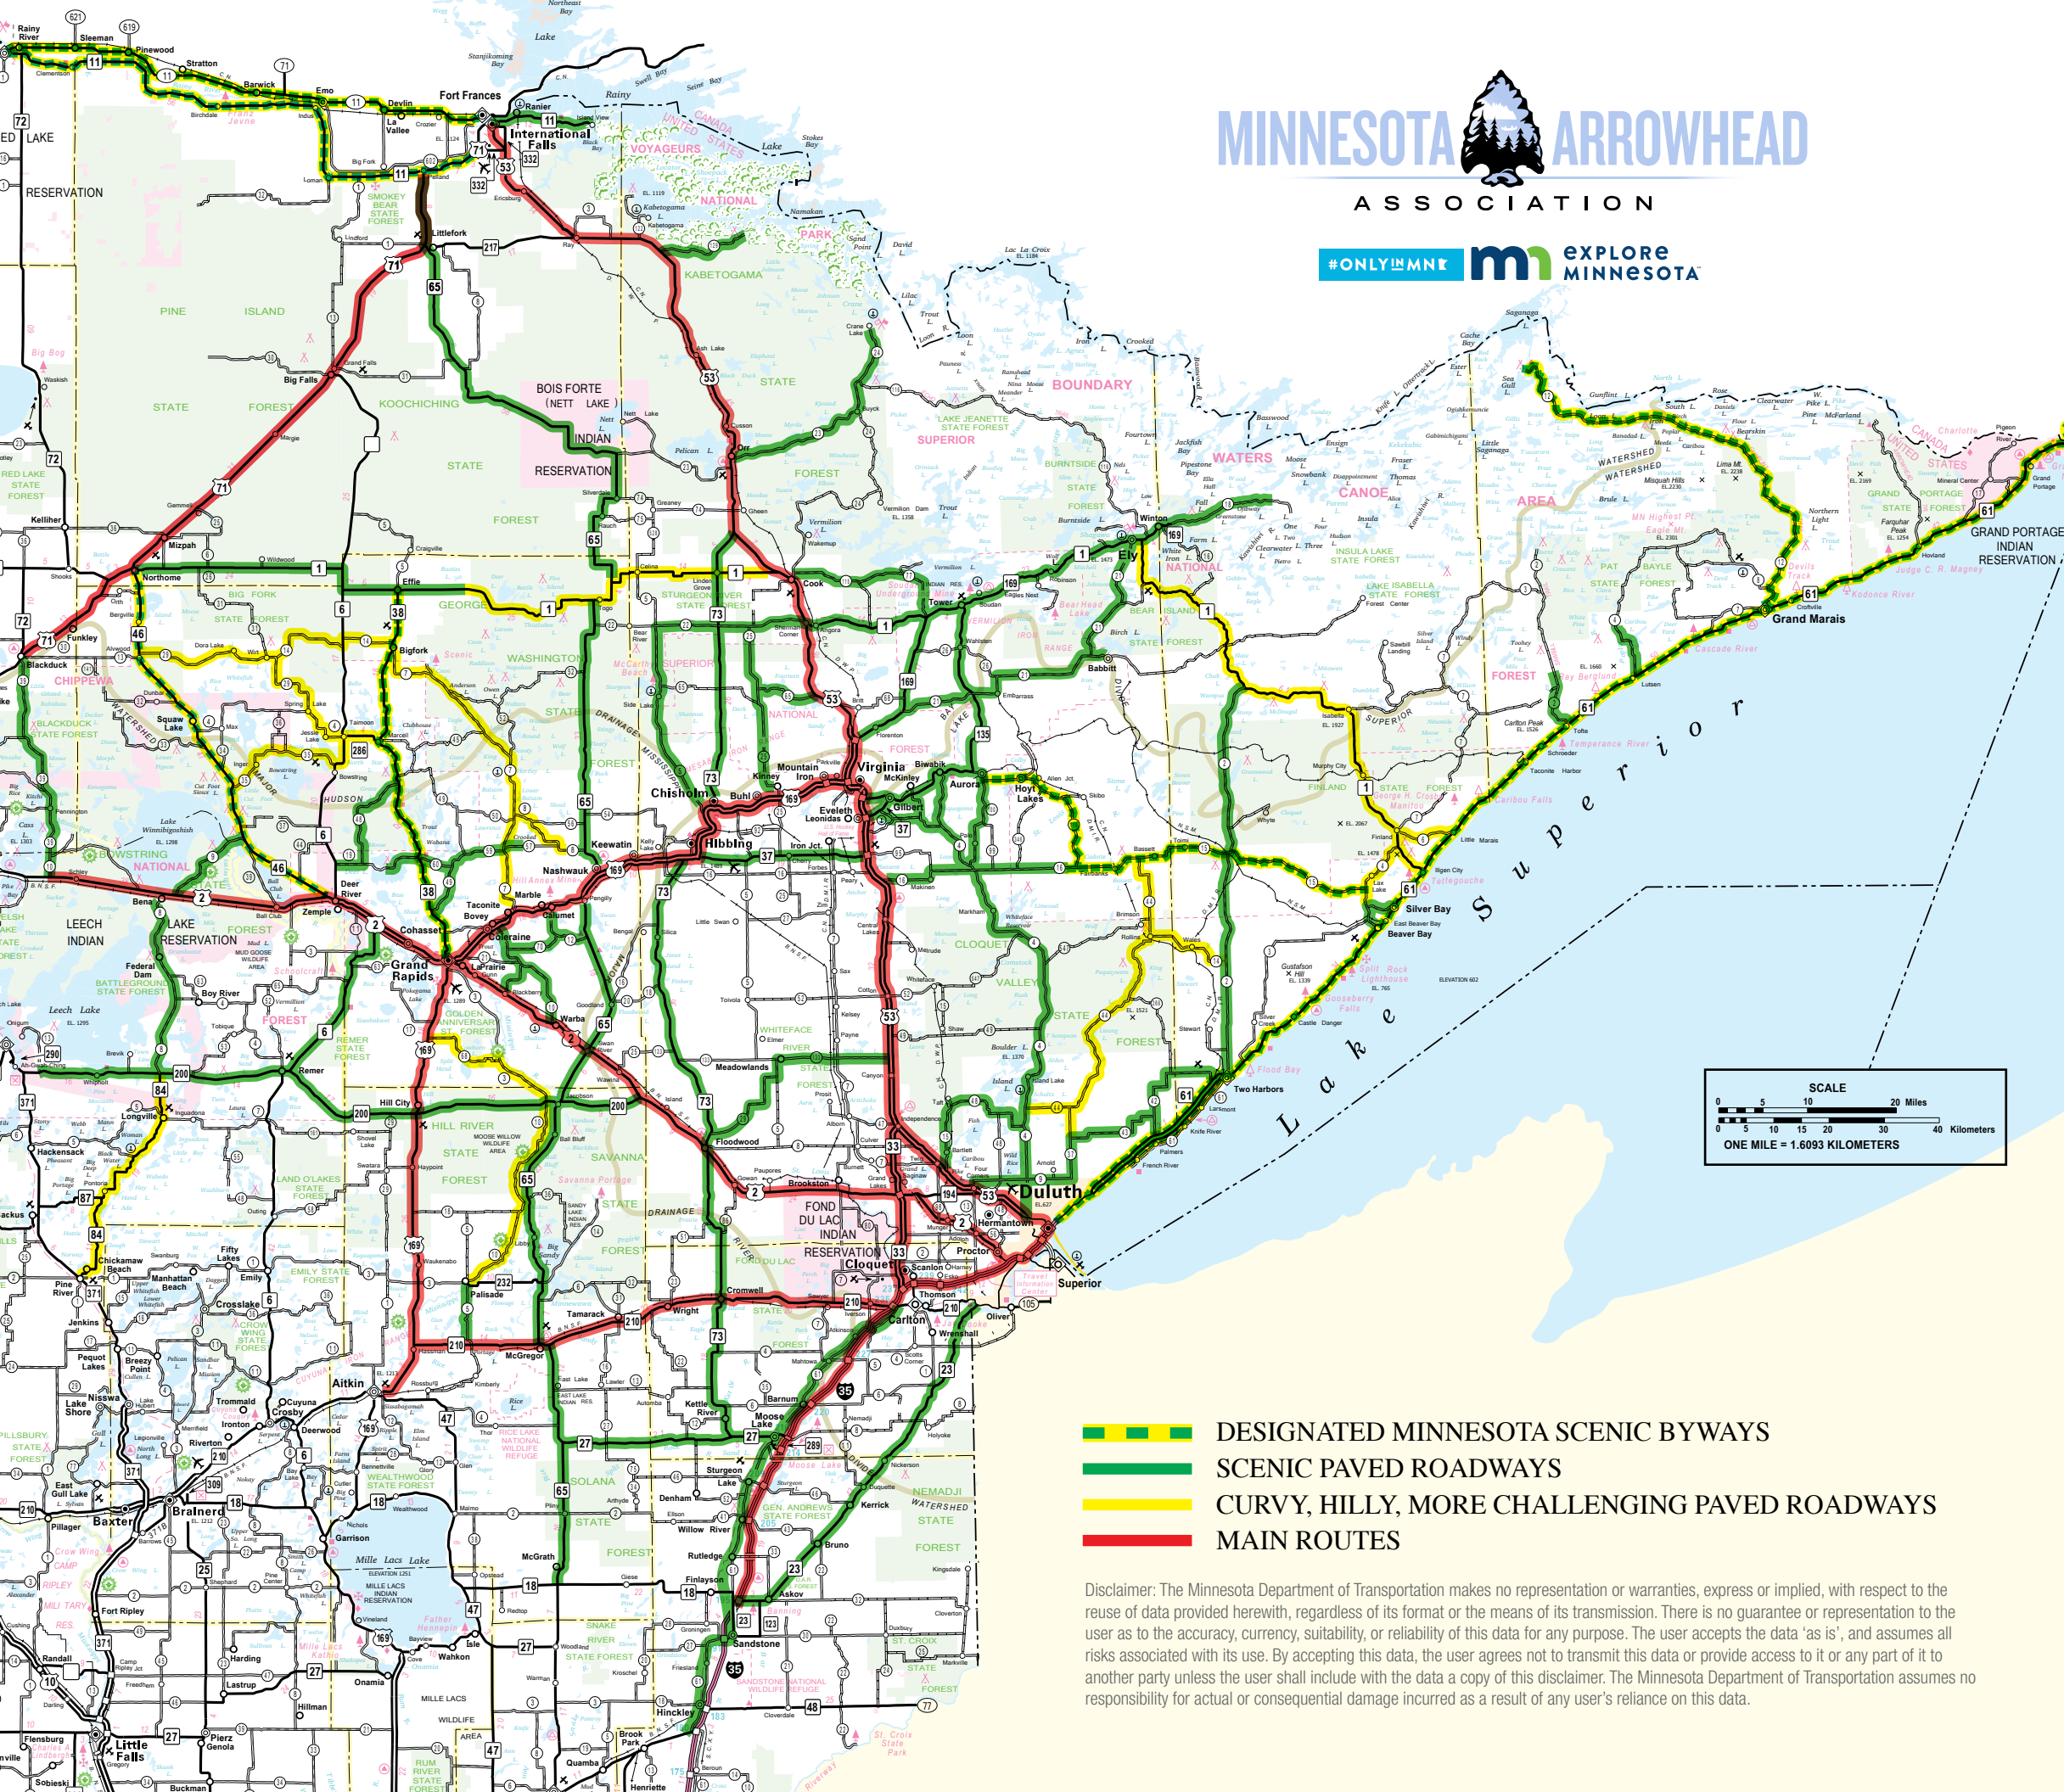

RIDE THE ARROWHEAD

-  DESIGNATED MINNESOTA SCENIC BYWAYS
-  SCENIC PAVED ROADWAYS
-  CURVY, HILLY, MORE CHALLENGING PAVED ROADWAYS
-  MAIN ROUTES

Disclaimer: The Minnesota Department of Transportation makes no representation or warranties, express or implied, with respect to the reuse of data provided herewith, regardless of its format or the means of its transmission. There is no guarantee or representation to the user as to the accuracy, currency, suitability, or reliability of this data for any purpose. The user accepts the data 'as is', and assumes all risks associated with its use. By accepting this data, the user agrees not to transmit this data or provide access to it or any part of it to another party unless the user shall include with the data a copy of this disclaimer. The Minnesota Department of Transportation assumes no responsibility for actual or consequential damage incurred as a result of any user's reliance on this data.